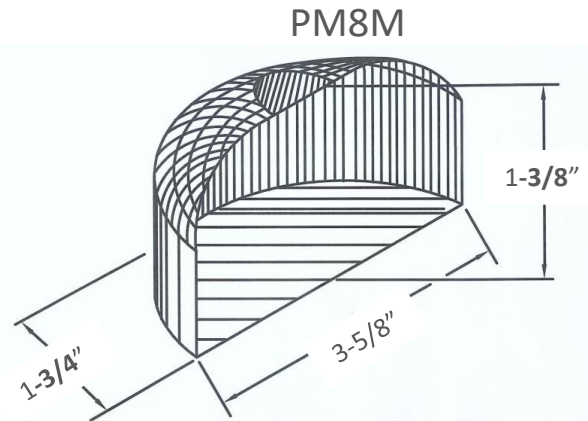

## Copper Mini Deck Light

Solid Copper Housing with white painted interior for optimal reflectivity

Dimensions : 3-5/8" x 1-3/4" x 1-3/8"

Wire Lead: 18/2 landscape cable. (5 foot standard, includes quick connectors)

Lamp: G4 Bi-pin Lamp, 2 watt LED standard.

Lamp Base: G4 / G6.35 ceramic holder rated 250V, 1000 watt

Mount: Includes mounting holes and stainless steel screws

Finish options include Polished, Brushed Satin, and custom Antique or Black (additional charge applies to custom finishes)

### PHOTOMETRICS

Conforms to UL Standard 1838

3182781