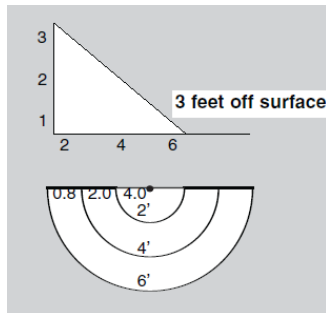

PHOTOMETRICS

Conforms to UL Standard 1838

3182781