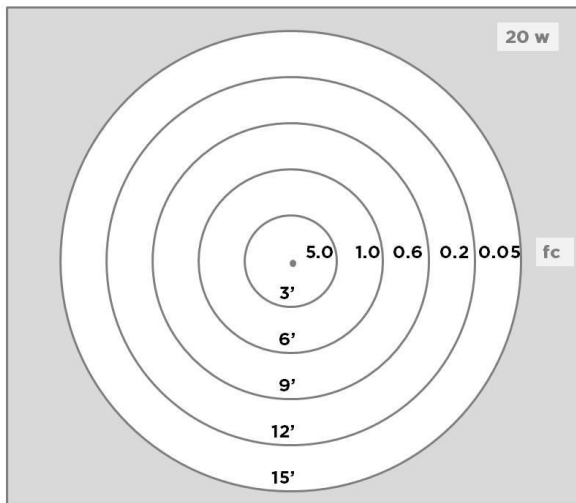

PHOTOMETRICS

Conforms to UL Standard 1838