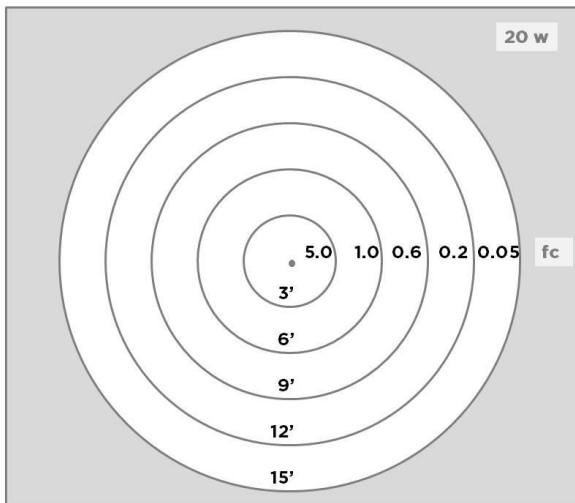

PHOTOMETRICS

Conforms to UL Standard 1838