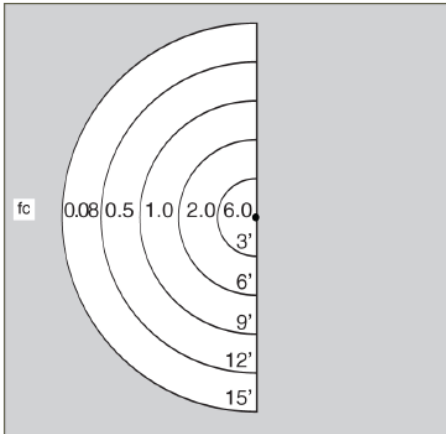

PHOTOMETRICS

Conforms to UL Standard 1838