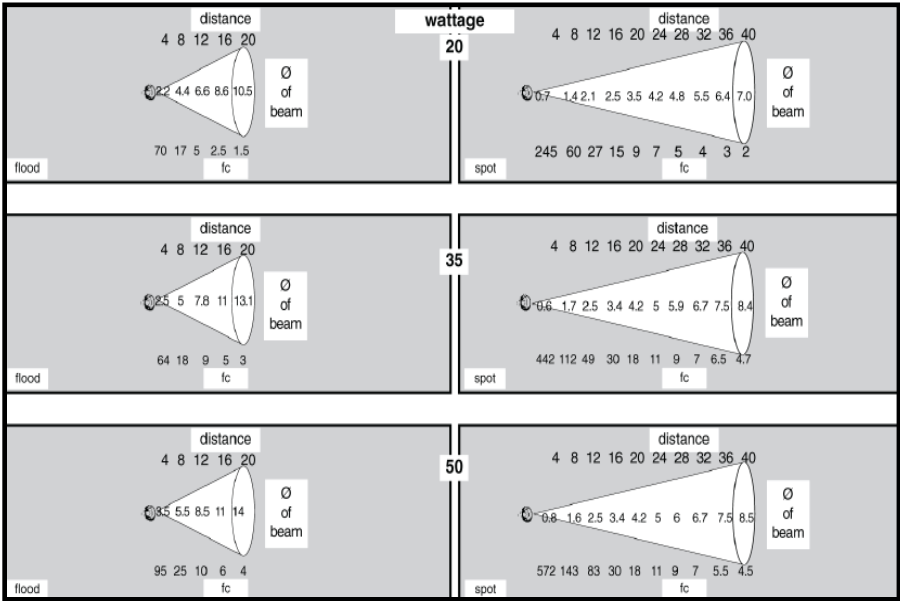

MRH-MM Series

(Model MRH-MM)
Solid Copper & Brass Directional
Spot/Flood Light

Solid Copper Bullet Design spot and flood light with *solid brass adjustable knuckle*. Use our unique 1/2" Brass NPT adapter, mount on ground stake or surface mount. Optional risers available from 9" - 30" tall.

Dimensions : 2-1/8" x 6-15/16"
Wire Lead: 5 ft. of 18/2 landscape cable

Lens: Clear Tempered Borosilicate Glass lens
Lamp: MR16 style 5 watt LED Lamp standard.
Optional 4 or 7 watt LED lamp

Finish options include Polished, Brushed Satin, and custom Antique or Black (additional charge applies)

PHOTOMETRICS

Conforms to UL
Standard 1838