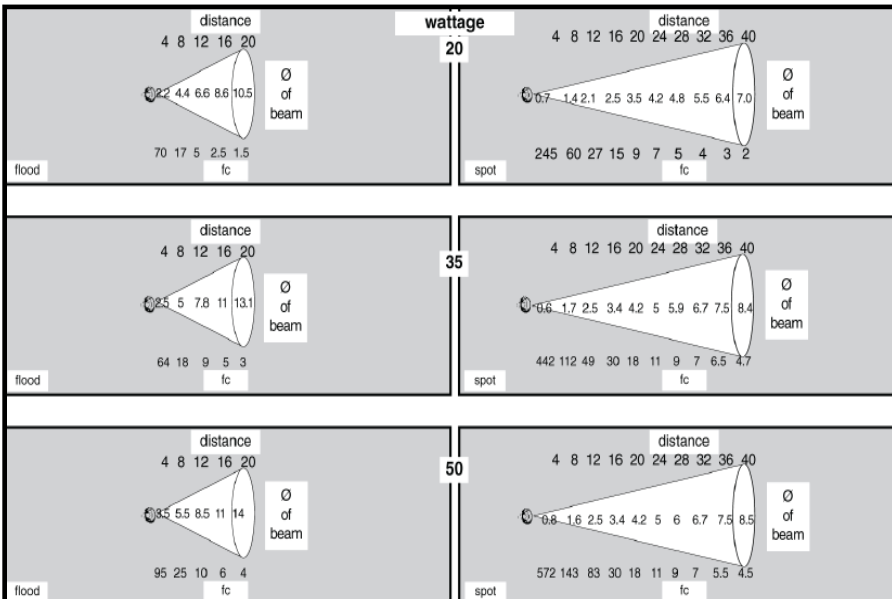

PHOTOMETRICS

Conforms to UL Standard 1838