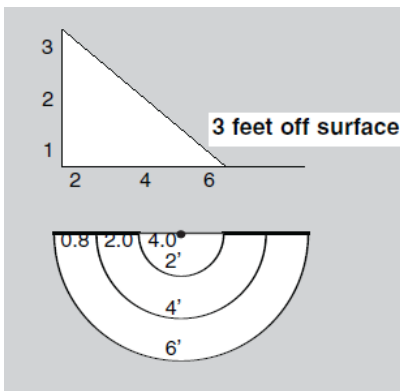

PM8 Series (PM8-SL)

Rock Wall Light

Solid Copper Housing with White Painted Interior for Optimal Reflectivity

Dimensions: 8" x 1-1/2" x 1-1/2"

Wire Lead: 18/2 landscape cable (15' standard)

Lens: Optional Polycarbonate Lens

Lamp: G4 Bi-pin Lamp, 2 watt LED standard. Optional 3 or 4 watt LED

Lamp Base: G4 / G6.35 ceramic holder rated 250V, 1000 watt.

Mount: Includes copper mounting plate and mounting holes.

Finish options include Polished, Brushed Satin, and custom Antique (additional charge applies)

5"W x 3" D
Mounting PLATE

PHOTOMETRICS

Conforms to UL
Standard 1838