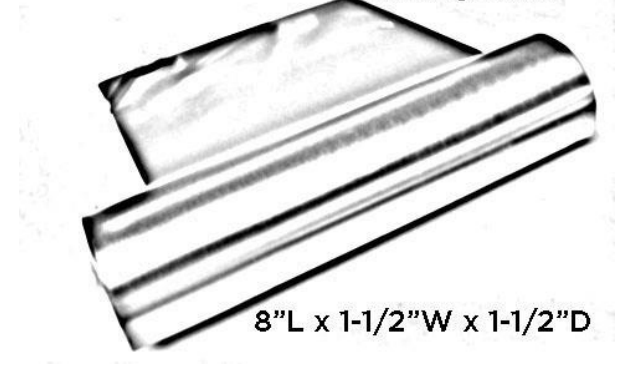

PM8 Series (PM8-SL)

Rock Wall Light

Solid Copper Housing with White Painted Interior for Optimal Reflectivity

Dimensions: 8" x 1-1/2" x 1-1/2"

Wire Lead: 18/2 landscape cable (15' standard)

Lens: Optional Polycarbonate Lens

Lamp: G4 Bi-pin Lamp, 2 watt LED standard. Optional 3 or 4 watt LED

Lamp Base: G4 / G6.35 ceramic holder rated 250V, 1000 watt.

Mount: Includes copper mounting plate and mounting holes.

Finish options include Polished, Brushed Satin, and custom Antique (additional charge applies)

5"W x 3" D
Mounting PLATE

PHOTOMETRICS

Conforms to UL
Standard 1838