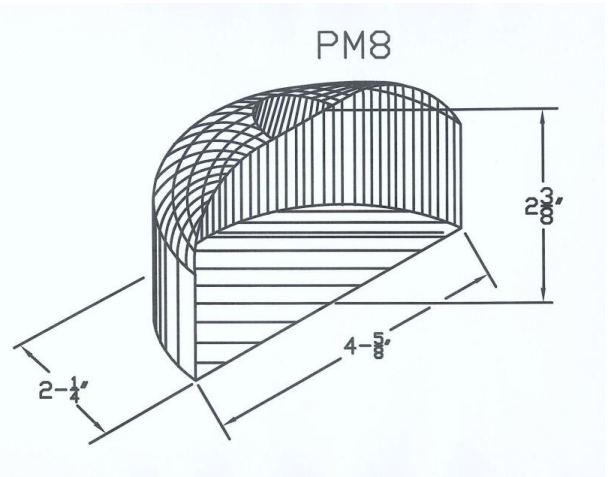

PM8 Series (Model PM8)

Copper Deck Light

Solid Copper Housing with white painted interior for optimal reflectivity

Dimensions : 4-5/8" x 2-1/4" x 2-3/8"

Wire Lead: 18/2 landscape cable. (5 foot standard, includes quick connectors)

Lens: Optional Polycarbonate

Lamp: G4 Bi-pin Lamp, 2 watt LED standard. Optional 3 or 4 watt LED

Lamp Base: G4 / G6.35 ceramic holder rated 250V, 1000 watt

Mount: Includes mounting holes and stainless steel screws

Finish options include Polished, Brushed Satin, and custom Antique (additional charge applies)