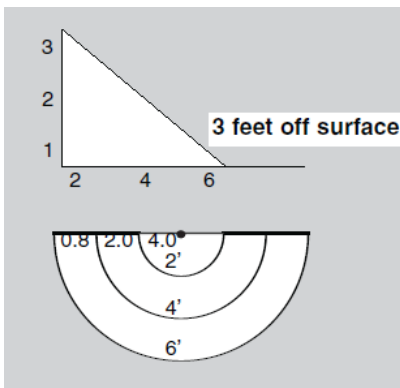

PHOTOMETRICS

Conforms to UL Standard 1838