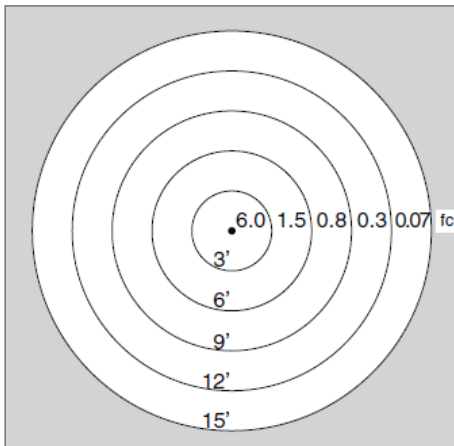

## 7 1/2" Copper Hanging Gazebo Light

Solid Copper Top with white painted bottom for optimal reflectivity

Dimensions : 7 3/8" x 7 -3/4"

Wire Lead: 4 ft. of 18/2 landscape cable (includes Quick Connector Kit)

Lens: Frosted shatter resistant lens

Lamp: G4 Bi-pin Lamp, 2 watt LED standard. Optional 3, 4, or 4 watt HO (High Output) LED

Lamp Base: G4 / G6.35 ceramic holder rated 250V, 1000 watt.

Mount: Includes 2 feet or solid brass chain and mounting hook for hanging

### PHOTOMETRICS

7-3/4"

7-3/8"

Conforms to UL Standard 1838

Intertek 3182781