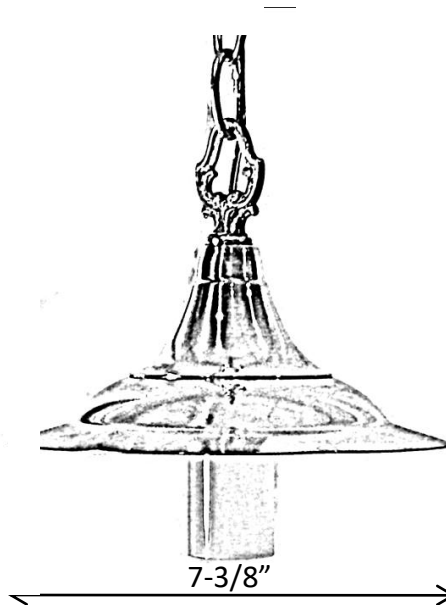

## 7 1/2" Copper Hanging Gazebo Light

Solid Copper Top with white painted bottom for optimal reflectivity

Dimensions : 7 3/8" x 7 -3/4"

Wire Lead: 4 ft. of 18/2 landscape cable (includes Quick Connector Kit)

Lens: Frosted shatter resistant lens

Lamp: G4 Bi-pin Lamp, 2 watt LED standard. Optional 3, 4, or 4 watt HO (High Output) LED

Lamp Base: G4 / G6.35 ceramic holder rated 250V, 1000 watt.

Mount: Includes 2 feet or solid brass chain and mounting hook for hanging

### PHOTOMETRICS

7-3/4"

7-3/8"

Conforms to UL Standard 1838

Intertek 3182781