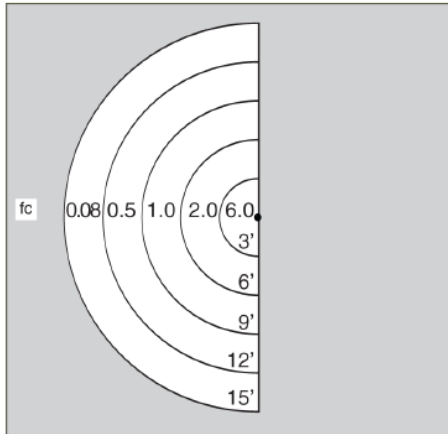

PM5 Series (Model PM5)

180° Copper Path Light

Solid Copper Top with white painted bottom for optimal reflectivity. Can also be used with copper Swivel Arm for adjustable angles (See Directional Lights)

Dimensions : 1-1/2" x 5 -1/8"

Wire Lead: 18/2 landscape cable (includes Quick Connectors)

Lens: Clear Shatter Resistant Globe

Lamp: G4 Bi-pin Lamp, 4 watt LED standard. Optional 2 or 4 watt HO (High Output) LED

Lamp Base: G4 / G6.35 ceramic holder rated 250V, 1000 watt.

Mount: Standard Power Stake (PS) Standard lengths available from 12" to 40".

Finish options include Polished, Brushed Satin, and custom Antique (additional charge applies)

PHOTOMETRICS

Conforms to UL Standard 1838