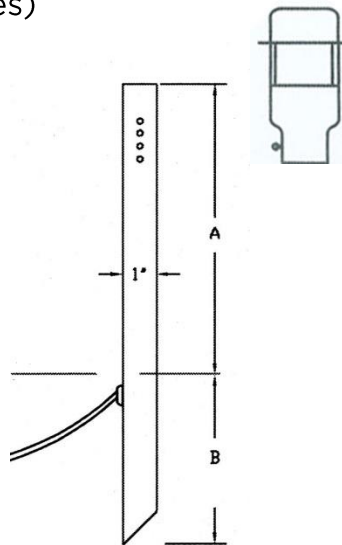

PM5 Series (Model PM5)

180° Copper Path Light

Solid Copper Top with white painted bottom for optimal reflectivity. Can also be used with copper Swivel Arm for adjustable angles (See Directional Lights)

Dimensions : 1-1/2" x 5 -1/8"

Wire Lead: 18/2 landscape cable (includes Quick Connectors)

Lens: Clear Shatter Resistant Globe

Lamp: G4 Bi-pin Lamp, 4 watt LED standard. Optional 2 or 4 watt HO (High Output) LED

Lamp Base: G4 / G6.35 ceramic holder rated 250V, 1000 watt.

Mount: Standard Power Stake (PS) Standard lengths available from 12" to 40".

Finish options include Polished, Brushed Satin, and custom Antique (additional charge applies)

PHOTOMETRICS

Conforms to UL Standard 1838