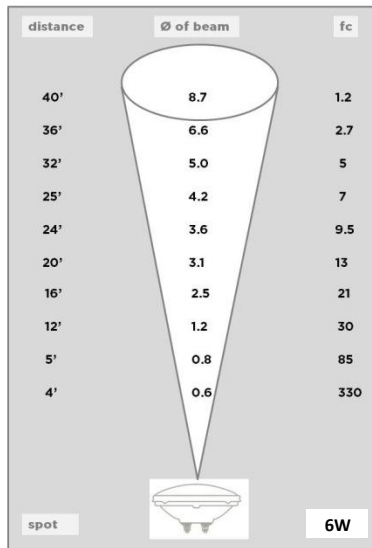

PHOTOMETRICS

Conforms to UL Standard 1838