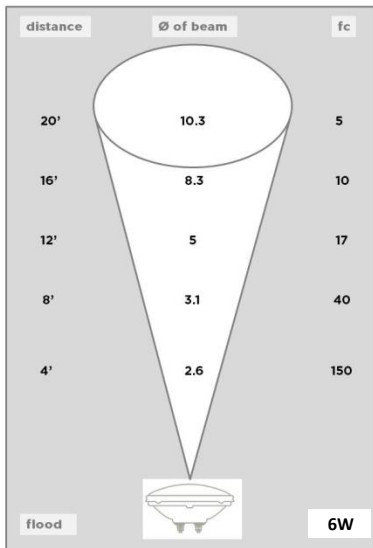

PHOTOMETRICS

Conforms to UL Standard 1838