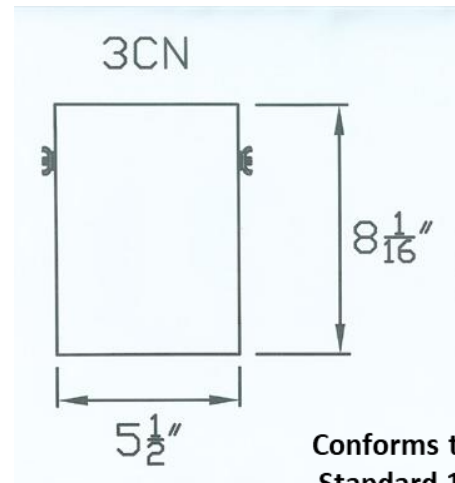

## Flat Cut In-Ground Well Light

Industrial Grade SDR Polyvinyl Housing withstands heat to 140 degrees.

Dimensions : 5-1/2" x 8 -1/16"

Wire Lead: 18/2 landscape cable (includes Quick Connectors)

Lens: Polycarbonate Lens standard or optional Tempered Glass lens available.

Lamp: Par36 Sealed Lamps, 6 watt LED standard. Optional 9 watt LED

Options: Standard 3C Series have copper lampholders and stainless steel hardware (shown). Optional 3A Series have aluminum lampholders and black steel hardware. Shown with optional copper trim ring.

### PHOTOMETRICS

Conforms to UL Standard 1838