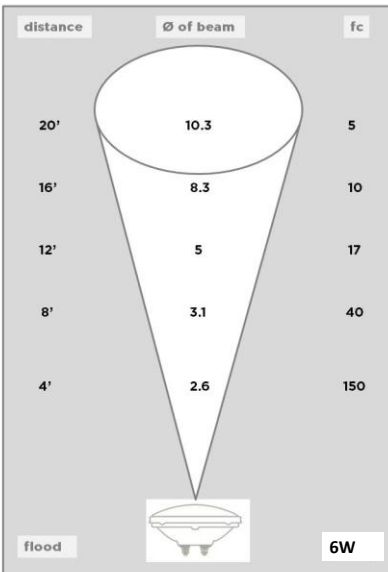

PHOTOMETRICS

Conforms to UL Standard 1838