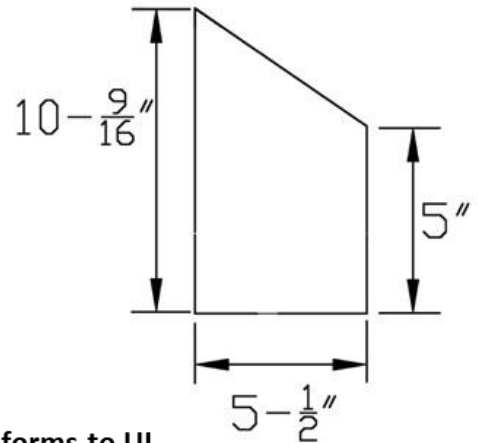

PM3 Series

Angle Cut In-Ground Well Light

Industrial Grade SDR Polyvinyl Housing withstands heat to 140 degrees.

Dimensions : 5-1/2" x 10 -9/16"

Wire Lead: 18/2 landscape cable (includes Quick Connectors)

PHOTOMETRICS

Conforms to UL Standard 1838