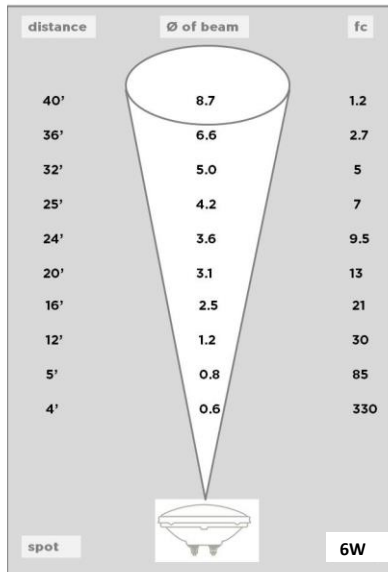

PHOTOMETRICS

Conforms to UL Standard 1838