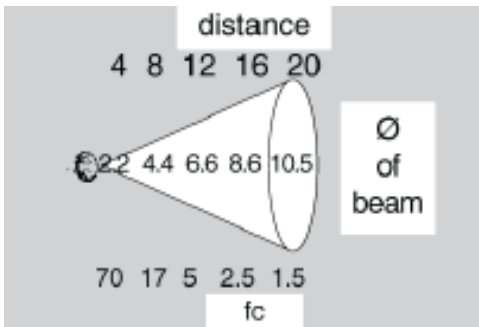

PM2 Series (Model PM2)

Solid Copper Hanging Sparkler

Solid Copper Hanging Tree Light for down lighting and moon lighting from tree limbs

Dimensions : 2-3/16" x (7-1/2") (10-1/2"), (13-1/2")

Wire Lead: 5 Foot 18/2 landscape cable. (includes Quick Connectors)

Lamp: MR16 style 4 watt G4 Bi-Pin LED lamp. Optional 2, or 4 watt LED HO (High Output) LED

Mount: 18 inch Brass Chain and Loop for Hanging

Finish options include Polished, Brushed Satin, and custom Antique (additional charge applies)

**Available in 3 sizes:
5", 8", and 11"**

PHOTOMETRICS

Conforms to UL Standard 1838