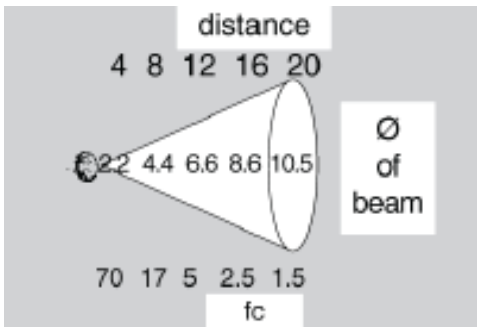

PHOTOMETRICS

Conforms to UL Standard 1838