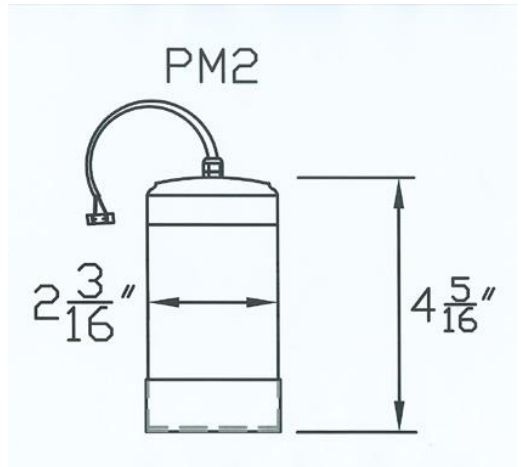

PHOTOMETRICS

Conforms to UL Standard 1838