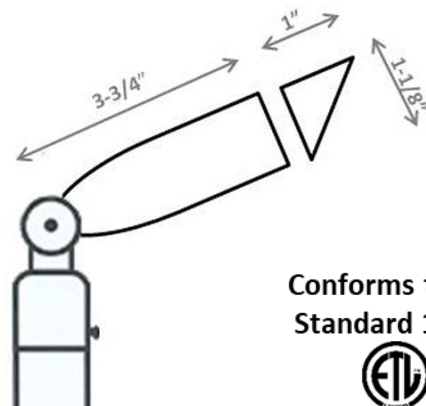

## Solid Copper Lipstick Spot Light

Solid Copper Bullet Design spot and flood light with solid brass adjustable knuckle. Mounts on ground stake or surface mount.

**Dimensions :** 1-1/8" diameter x 3-3/4" long plus shield (1" additional)

**Options:** 1/2" NPT Threaded Mount available for SM-NPT surface mount.

Conforms to UL  
Standard 1838

Intertek  
3182781