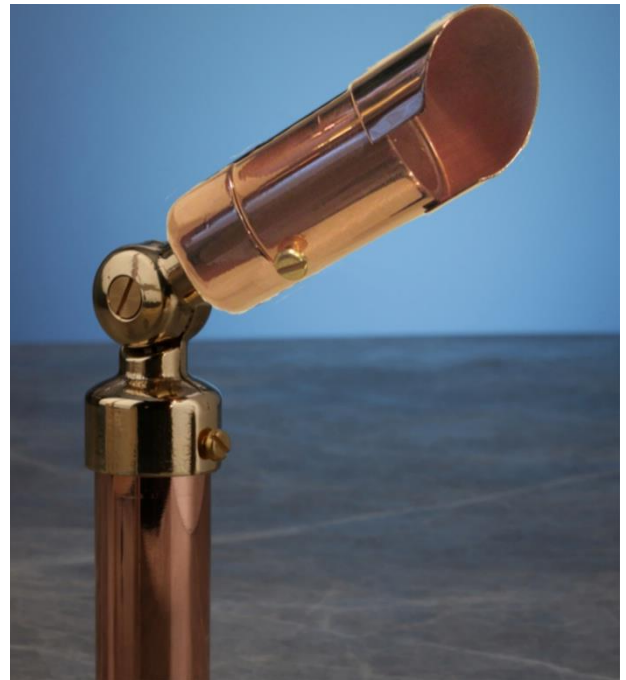

# MRH Series (Model Mini-Spot)

## Solid Copper Lipstick Spot Light

Solid Copper Bullet Design spot and flood light with solid brass adjustable knuckle. Mounts on ground stake or surface mount.

**Dimensions :** 1-1/8" diameter x 3-3/4" long plus shield (1" additional)

**Wire Lead:** 18/2 landscape cable (includes Quick Connectors)

**Lens:** Clear Tempered Borosilicate Glass lens

**Lamp:** MR8 Type 2 watt LED standard.. Optional G4 Bi-pin LED Lamp in 2, 3, or 4HO watt.

**Options:** 1/2" NPT Threaded Mount available for SM-NPT surface mount.

Conforms to UL  
Standard 1838

Intertek  
3182781