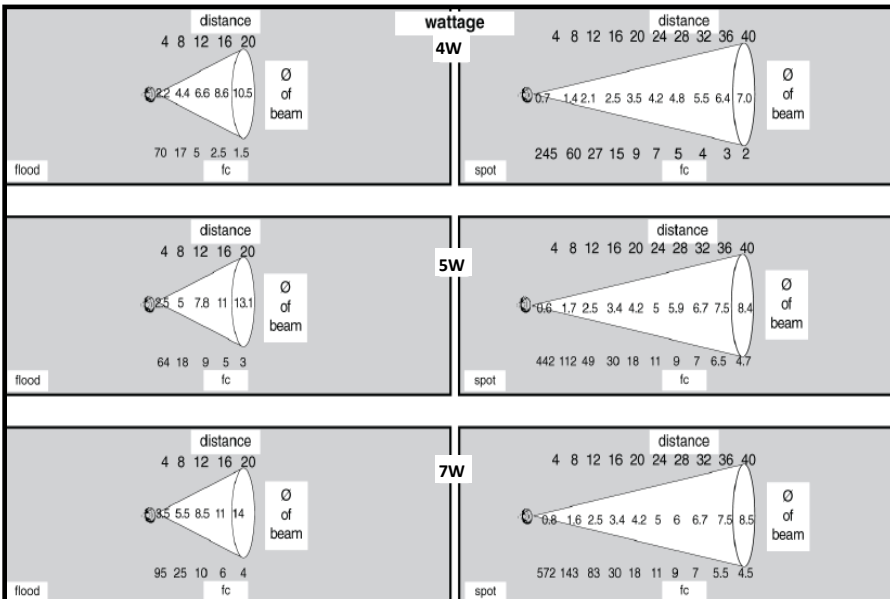

## Solid Copper Directional Spot/Flood Light (Flat Style)

Solid Copper Bullet Design spot and flood light with solid brass adjustable knuckle. Mounts on ground stake or surface mount.

**Dimensions :** 2-1/8" x 5-1/8"

**Wire Lead:** 18/2 landscape cable (includes Quick Connectors)

**Lens:** Clear or Prismatic Tempered Borosilicate Glass lens

**Lamp:** MR16 style 5 watt LED Lamp standard. Optional 4 or 7 watt LED

**Options:** Choose standard Eyebrow version or Flat Cut version (shown)

### PHOTOMETRICS

**Conforms to UL Standard 1838**