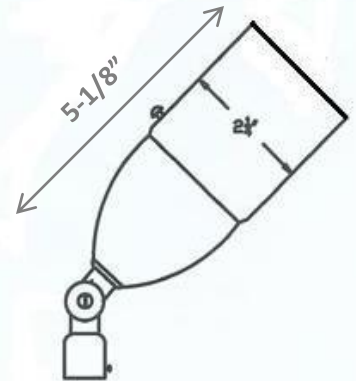

## Solid Copper Directional Spot/Flood Light (Flat Style)

Solid Copper Bullet Design spot and flood light with solid brass adjustable knuckle. Mounts on ground stake or surface mount.

**Dimensions :** 2-1/8" x 5-1/8"

**Wire Lead:** 18/2 landscape cable (includes Quick Connectors)

**Lens:** Clear or Prismatic Tempered Borosilicate Glass lens

**Lamp:** MR16 style 5 watt LED Lamp standard. Optional 4 or 7 watt LED

**Options:** Choose standard Eyebrow version or Flat Cut version (shown)

### PHOTOMETRICS

**Conforms to UL Standard 1838**