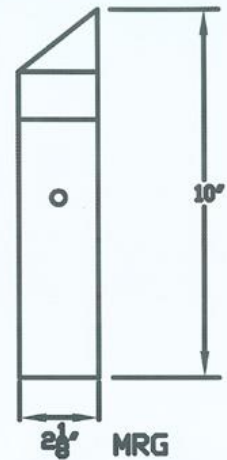

## Copper In-Ground Mini-Well Light

Solid Copper Mini-Well with copper inner sleeve for up-lighting ornamental trees

Dimensions : 2-1/8" x 10"

Wire Lead: 18/2 landscape cable (includes Quick Connectors)

Lens: Clear or Prismatic (shown) Tempered Borosilicate Glass lens

Lamp: MR16 style 5 watt LED Lamp standard. Optional 4 or 7 watt LED

Options: Choose standard Eyebrow version (shown) or Flat Cut version

### PHOTOMETRICS

Conforms to UL Standard 1838