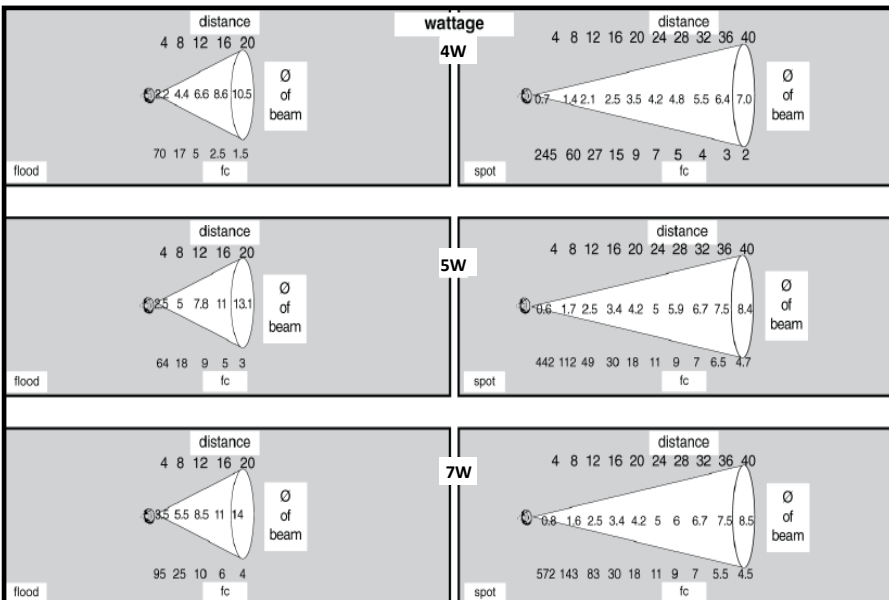

PHOTOMETRICS

Conforms to UL Standard 1838