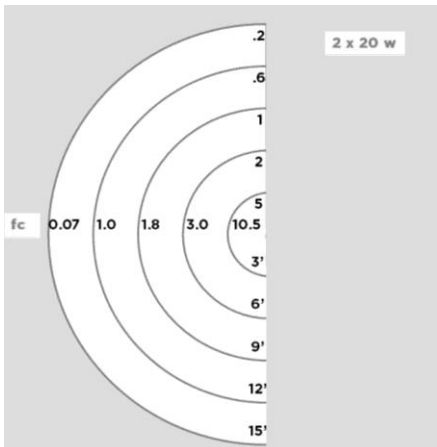

PHOTOMETRICS

Conforms to UL Standard 1838

3182781