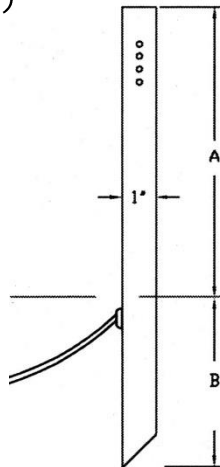

PHOTOMETRICS

Conforms to UL Standard 1838

3182781