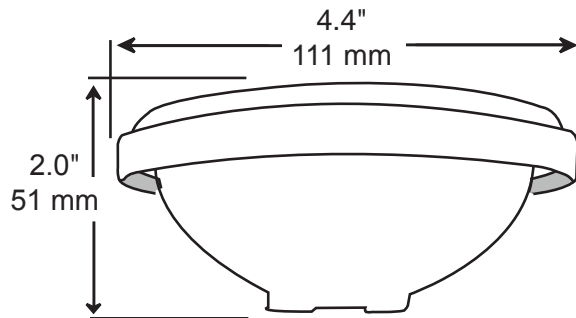

MODEL	WATTAGE	BEAM SPREAD	LUMENS	
(Retail Model #)				
LED-PAR36-5W-WW-35° (PAR365-2735)	5 W	35°	375	20 W Halogen
LED-PAR36-5W-WW-60° (PAR365-2760)	5 W	60°	375	Equivalent
LED-PAR36-6W-WW-38° (PAR369-2738)	6 W	38°	660	35 W Halogen
LED-PAR36-6W-WW-60° (PAR369-2760)	6 W	60°	660	Equivalent
LED-PAR36-9W-WW-38° (PAR369-2738)	9 W	38°	900	50 W Halogen
LED-PAR36-9W-WW-60° (PAR369-2760)	9 W	60°	900	Equivalent