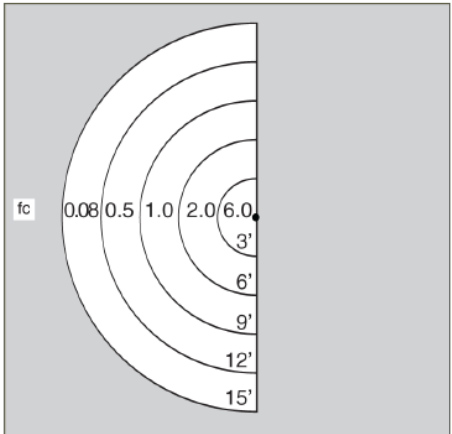

PHOTOMETRICS

Conforms to UL Standard 1838

3182781