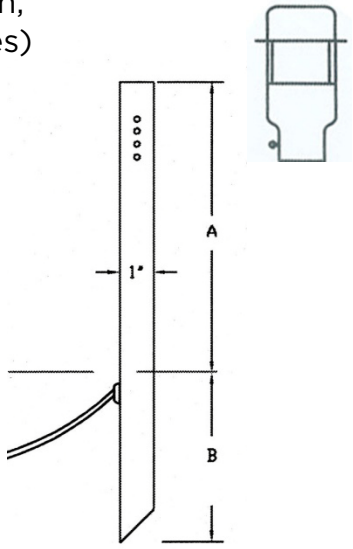

PHOTOMETRICS

Conforms to UL Standard 1838

3182781