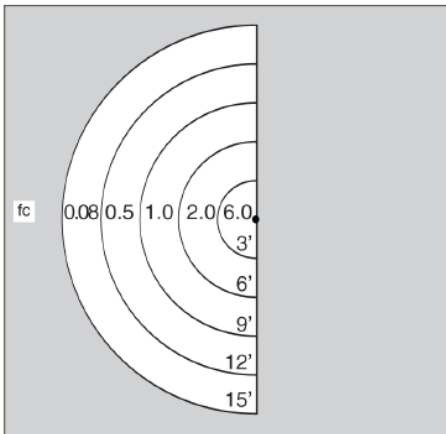

PHOTOMETRICS

Conforms to UL Standard 1838

3182781