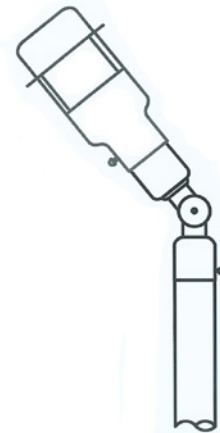

PHOTOMETRICS

Conforms to UL Standard 1838

3182781