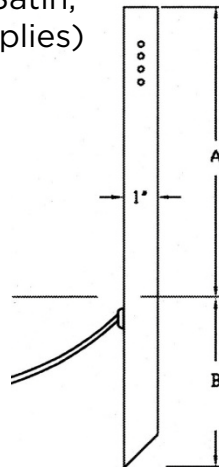

PHOTOMETRICS

Conforms to UL Standard 1838

3182781