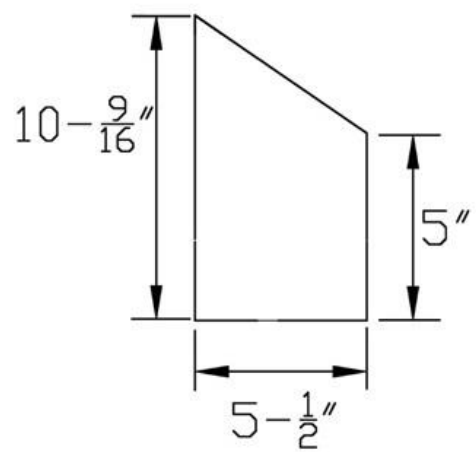

PM3 Series

Angle Cut In-Ground Well Light

Industrial Grade SDR Polyvinyl Housing withstands heat to 140 degrees.

Dimensions : 5-1/2" x 10 -9/16"

Wire Lead: 18/2 landscape cable (includes Quick Connectors)

PHOTOMETRICS

Conforms to UL Standard 1838