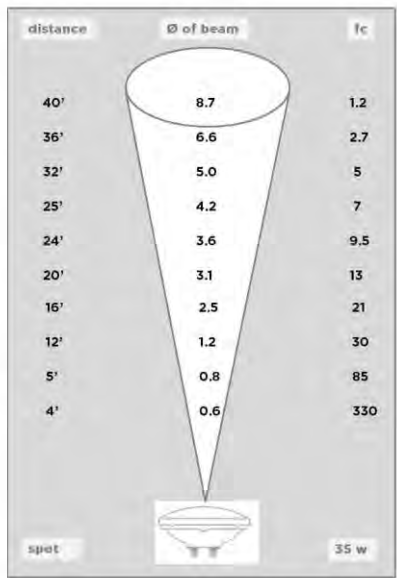

PM3 Series

Angle Cut In-Ground Well Light

Industrial Grade SDR Polyvinyl Housing withstands heat to 140 degrees.

Dimensions : 5-1/2" x 10 -9/16"

Wire Lead: 18/2 landscape cable (includes Quick Connectors)

PHOTOMETRICS

Conforms to UL Standard 1838