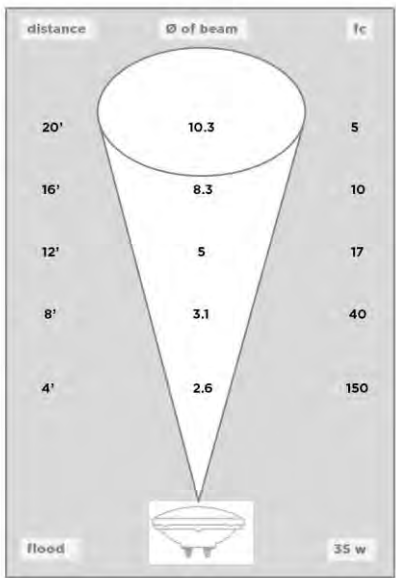

PHOTOMETRICS

Conforms to UL Standard 1838