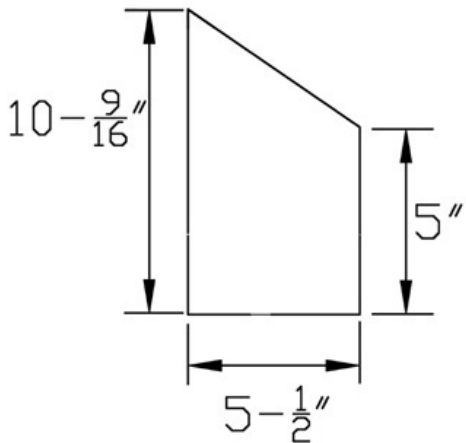

## Angle Cut In-Ground Well Light

Industrial Grade SDR Polyvinyl Housing withstands heat to 140 degrees.

Dimensions : 5-1/2" x 10 -9/16"

Wire Lead: 18/2 landscape cable (includes Quick Connectors)

Lens: Polycarbonate Lens standard or optional Tempered Glass lens available.

### PHOTOMETRICS

Conforms to UL Standard 1838

3182781