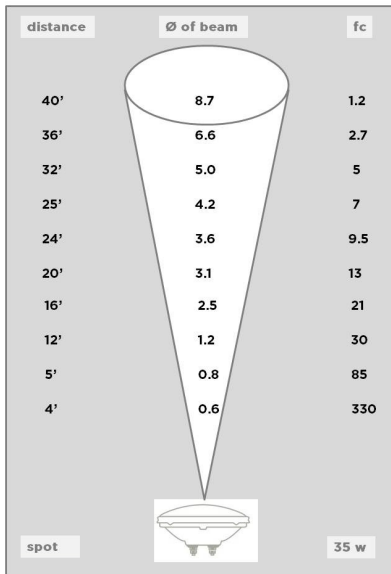

PHOTOMETRICS

Conforms to UL Standard 1838

3182781