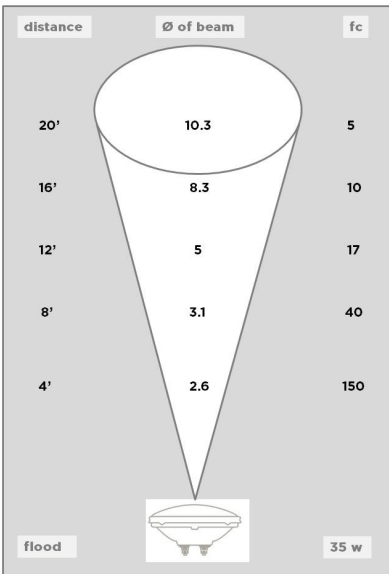

PHOTOMETRICS

Conforms to UL Standard 1838

3182781