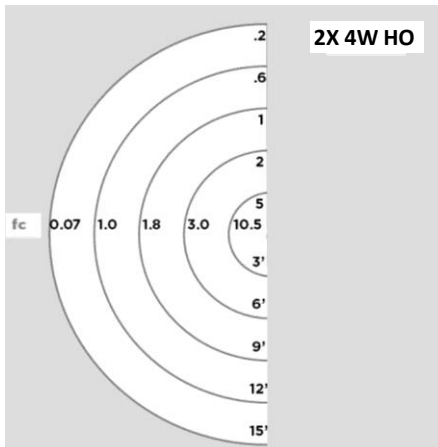

PHOTOMETRICS

Conforms to UL Standard 1838

Intertek 3182781