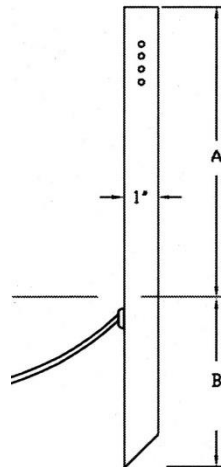

PHOTOMETRICS

Conforms to UL Standard 1838

Intertek 3182781