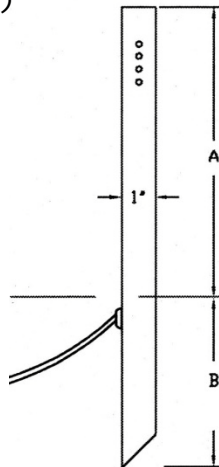

PHOTOMETRICS

Conforms to UL Standard 1838

3182781