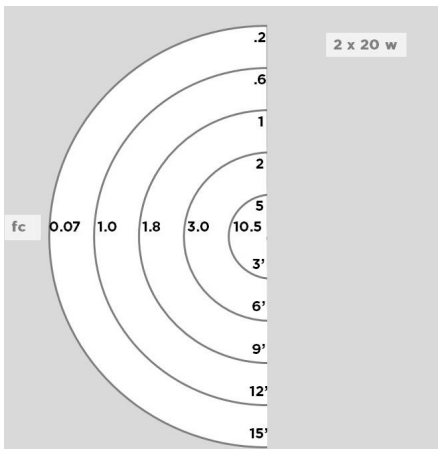

PHOTOMETRICS

Conforms to UL Standard 1838

3182781