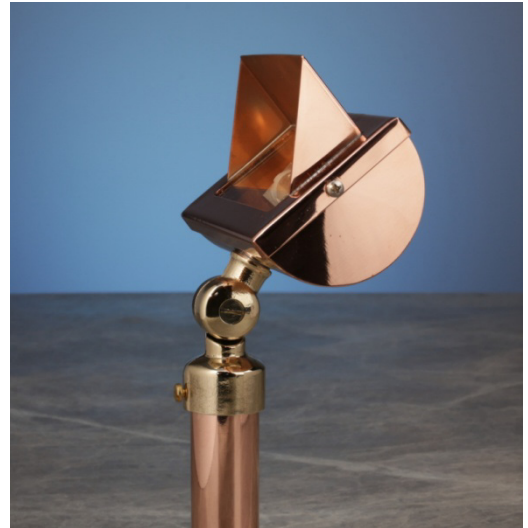

PM12 Series (Model PM12-LV)

Copper Directional Light w/ Louver

Solid Copper Directional Light with mirrored insert for optimal reflectivity. Solid Brass adjustable knuckle.

Dimensions : 5" W x 3" H x 2" D

Wire Lead: 18/2 landscape cable (includes Quick Connectors)

Lens: Tempered Borosilicate Glass

Lamp: Dual G4 Bi-pin Lamp, 2X 5 watt LED standard or chose halogen lamp (2X 20 watt maximum)

Lamp Base: G4 / G6.35 ceramic holder rated 250V, 1000 watt.

Mount: Standard Ground Stake (GS) or optional 1/2" Threaded NPT Mount. Standard GS lengths available from 9" to 40".

Finish options include Polished, Brushed Satin, and custom Antique (additional charge applies)