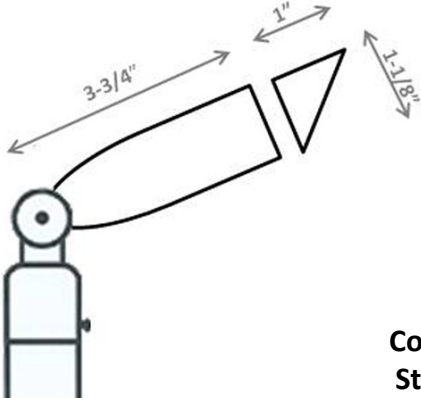

## Solid Copper Lipstick Spot Light

**Solid Copper Bullet Design** spot and flood light with solid brass adjustable knuckle. Mounts on ground stake or surface mount.

**Dimensions :** 1-1/8" diameter x 3-3/4" long plus shield (1" additional)

**Options:** 1/2" NPT Threaded Mount available for SM-NPT surface mount.

Conforms to UL Standard 1838

3182781