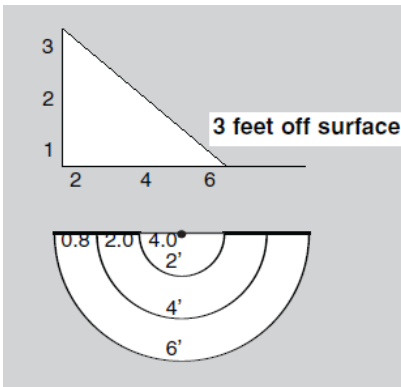

PHOTOMETRICS

Conforms to UL
Standard 1838

3182781