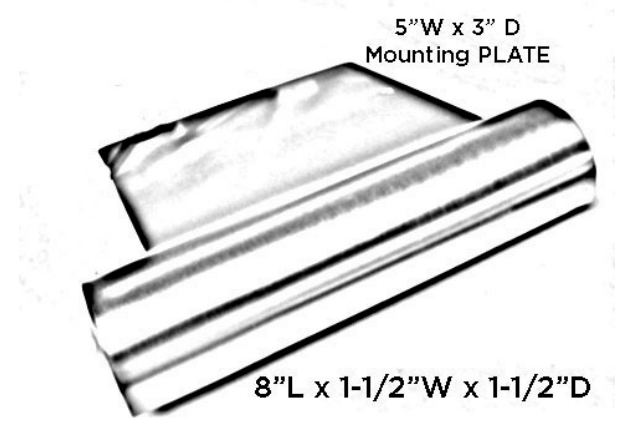

PM8 Series (PM8-SL)

Rock Wall Light

Solid Copper Housing with White Painted Interior for Optimal Reflectivity

Dimensions: 8" x 1-1/2" x 1-1/2"

Wire Lead: 18/2 landscape cable (15' standard)

Lens: Optional Polycarbonate (standard on LED fixture)

Lamp: G4 Bi-pin Lamp, 2 watt LED standard. Optional 3, 4, or 5 watt LED or chose halogen lamp (20 watt maximum)

Lamp Base: G4 / G6.35 ceramic holder rated 250V, 1000 watt.

Mount: Includes copper mounting plate and mounting holes.

Finish options include Polished, Brushed Satin, and custom Antique (additional charge applies)

PHOTOMETRICS

Conforms to UL
 Standard 1838

3182781