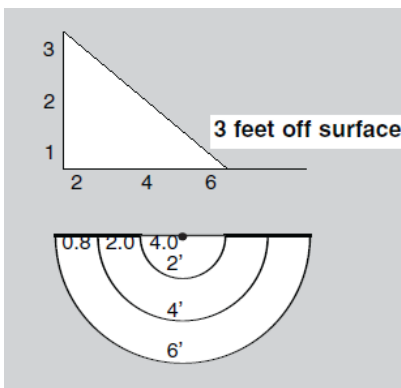

PHOTOMETRICS

Conforms to UL
Standard 1838

3182781