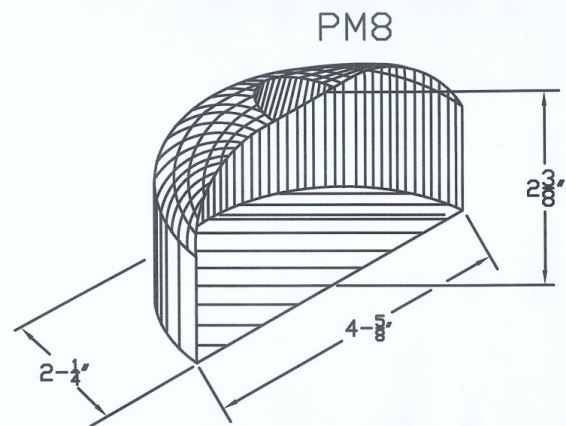

PM8 Series (Model PM8)

Copper Deck Light

Solid Copper Housing with white painted interior for optimal reflectivity

Dimensions : 4-5/8" x 2-1/4" x 2-3/8"

Wire Lead: 18/2 landscape cable. (5 foot standard, includes quick connectors)

Lens: Optional Polycarbonate (standard for LED fixture)

Lamp: G4 Bi-pin Lamp, 2 watt LED standard. Optional 3, 4, or 5 watt LED or chose halogen lamp (20 watt maximum)

Lamp Base: G4 / G6.35 ceramic holder rated 250V, 1000 watt

Mount: Includes mounting holes and stainless steel screws

Finish options include Polished, Brushed Satin, and custom Antique (additional charge applies)

PHOTOMETRICS

Conforms to UL
 Standard 1838

3182781