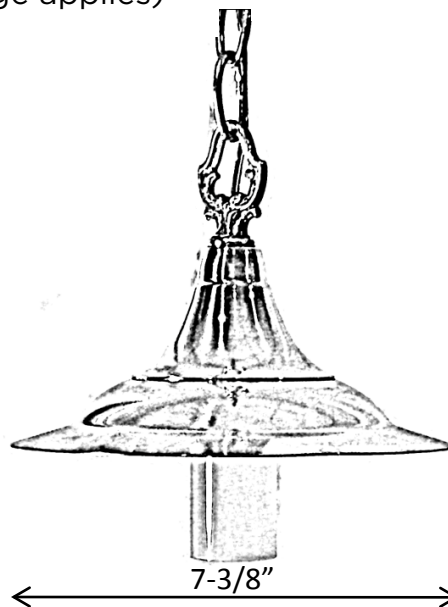

PM7 Series (Model PM7LG)

7 1/2" Copper Hanging Gazebo Light

Solid Copper Top with white painted bottom for optimal reflectivity

Dimensions : 7 3/8" x 7 -3/4"

Wire Lead: 4 ft. of 18/2 landscape cable (includes Quick Connector Kit)

Lens: Frosted Tempered Borosilicate Glass

Lamp: G4 Bi-pin Lamp, 2 watt LED standard. Optional 3, 4, or 5 watt LED or chose halogen lamp (35 watt maximum)

Lamp Base: G4 / G6.35 ceramic holder rated 250V, 1000 watt.

Mount: Includes 2 feet or solid brass chain and mounting hook for hanging

Finish options include Polished, Brushed Satin, and custom Antique (additional charge applies)

PHOTOMETRICS

7-3/4"

7-3/8"

Conforms to UL Standard 1838