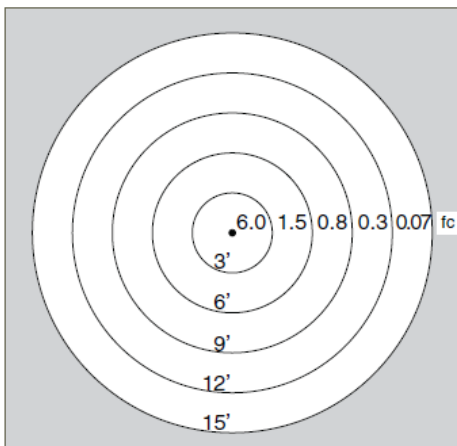

PHOTOMETRICS

7-3/4"

7-3/8"

Conforms to UL Standard 1838

3182781