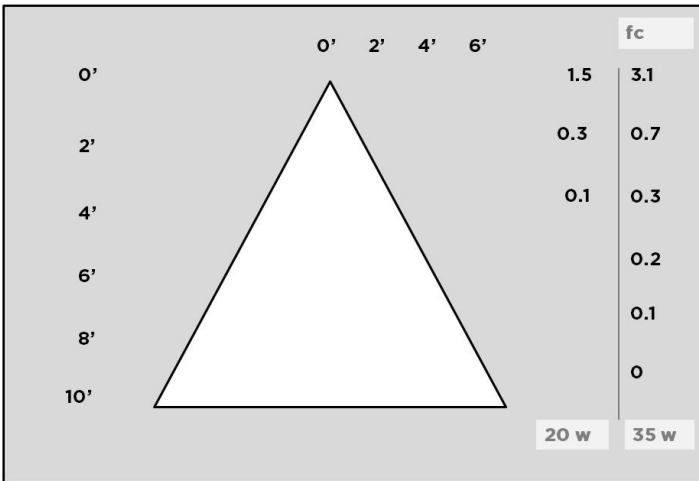

PHOTOMETRICS

PM4-SM