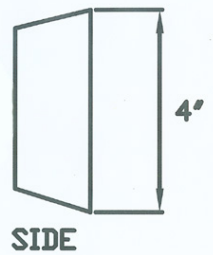

PM4-SM

Conforms to UL Standard 1838

3182781