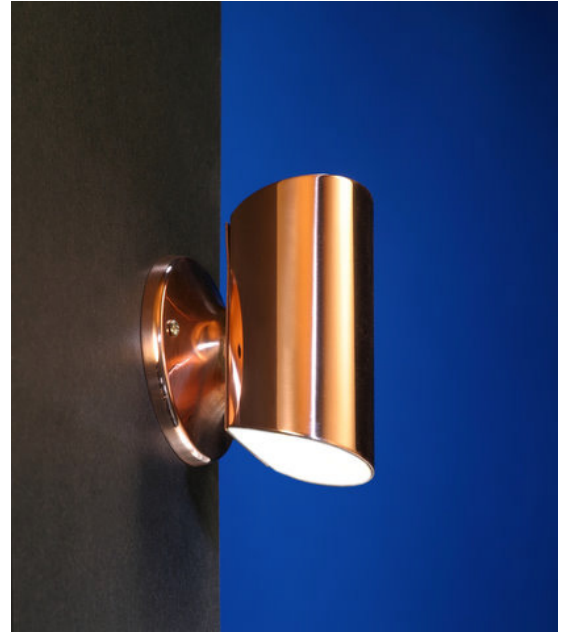

PM4 Series (Model PM4)

Solid Copper Up/Down Light

Solid Copper Up/Down Directional Light for decks, walls, and other bi-directional illumination

Dimensions : 2" x 4"

Wire Lead: 18/2 landscape cable, 5 foot standard (includes Quick Connectors)

Lamp: G4 Bi-pin Lamp, 2 watt encapsulated LED standard. Optional 3 or 4 watt LED or chose halogen lamp (20 watt maximum)

Lamp Base: G4 / G6.35 ceramic holder rated 250V, 1000 watt.

Mount: Includes standard surface mount and mounting screws

Finish options include Polished, Brushed Satin, and custom Antique (additional charge applies)

PHOTOMETRICS

Conforms to UL Standard 1838

3182781