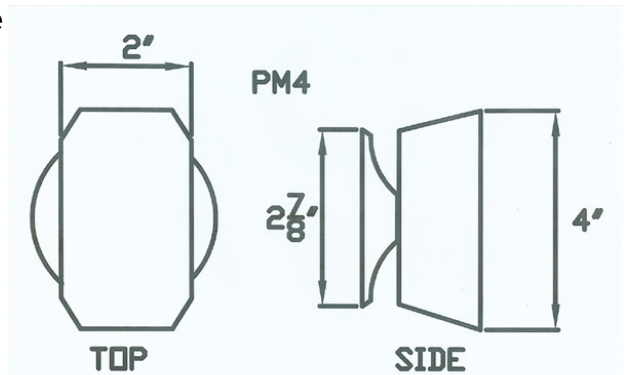

PHOTOMETRICS

Conforms to UL Standard 1838

3182781