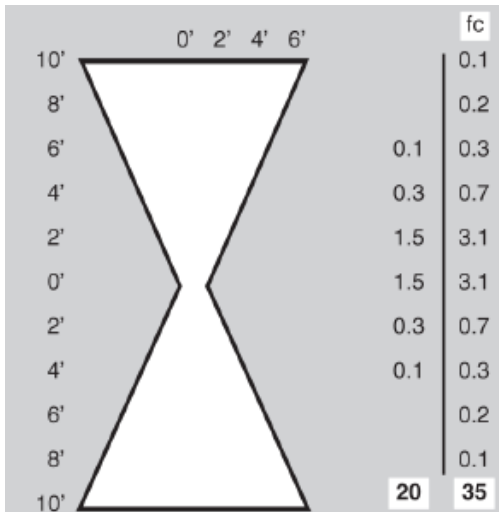

PHOTOMETRICS

Conforms to UL Standard 1838

3182781