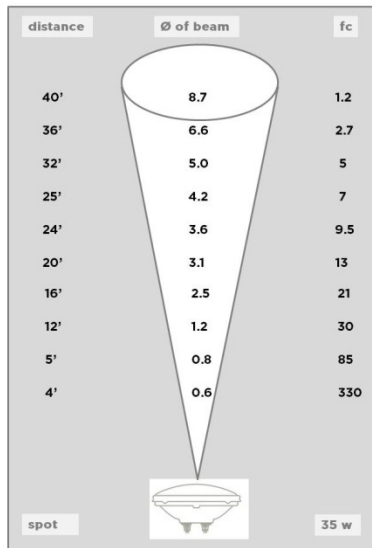

PHOTOMETRICS

Conforms to UL Standard 1838

3182781