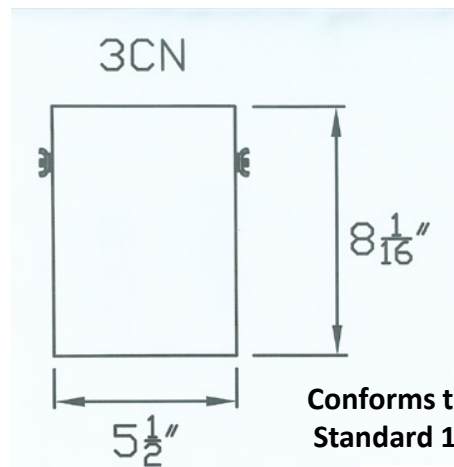

PM3 Series

Flat Cut In-Ground Well Light

Industrial Grade SDR Polyvinyl Housing withstands heat to 140 degrees.

Dimensions : 5-1/2" x 8 -1/16"

Wire Lead: 18/2 landscape cable (includes Quick Connectors)

Lens: Polycarbonate Lens standard or optional Tempered Glass lens available.

Lamp: Par36 Sealed Lamps, 9 watt LED standard. Optional 6 watt or 12 watt LED or choose halogen lamp (35 watt maximum)

Options: Standard 3C Series have copper lampholders and stainless steel hardware (shown). Optional 3A Series have aluminum lampholders and black steel hardware. Shown with optional copper trim ring.

PHOTOMETRICS

Conforms to UL Standard 1838

3182781