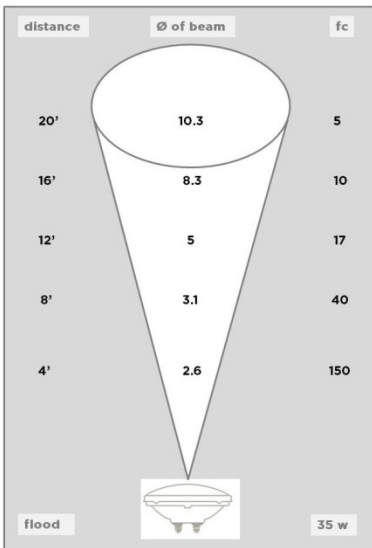

PHOTOMETRICS

Conforms to UL Standard 1838

3182781