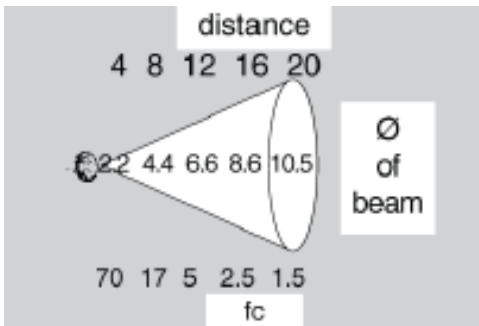

PHOTOMETRICS

Conforms to UL Standard 1838

3182781