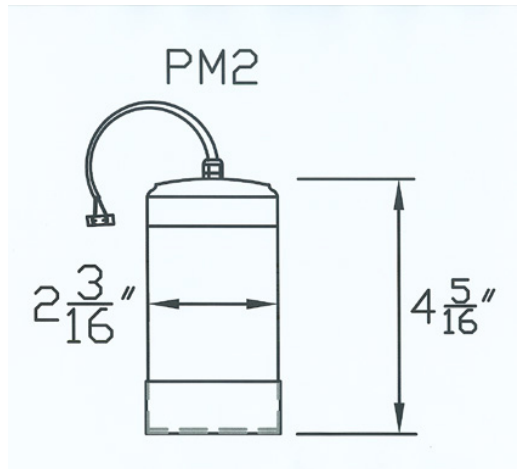

PM2 Series (Model PM2)

Solid Copper Hanging Tree Light

Solid Copper Hanging Tree Light for down lighting and moon lighting from tree limbs

Dimensions : 2-3/16" x 4-5/16"

Wire Lead: 18/2 landscape cable with watertight grommet and flexible hanging rod (includes Quick Connectors)

Lens: Prismatic or clear tempered borosilicate glass

Lamp: MR16 style 4 watt LED lamp or G4 Bi-Pin 2 watt LED lamp. Optional 5 watt MR16 LED or 3, 4, or 5 watt LED bi-pin or choose halogen lamp (20 watt maximum)

Mount: Flexible hanging rod in wire harness

Finish options include Polished, Brushed Satin, and custom Antique (additional charge applies)

PHOTOMETRICS

Conforms to UL Standard 1838

3182781