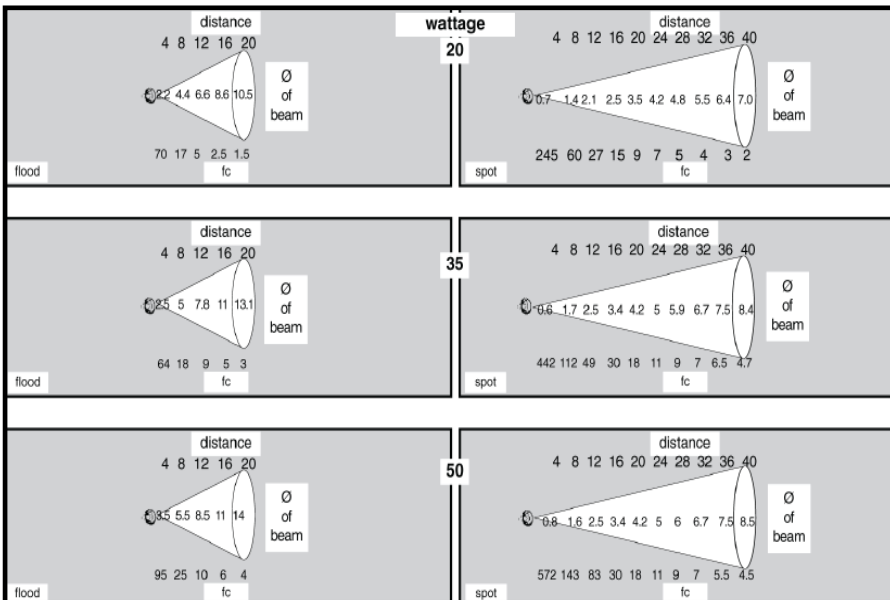

MRH Series (Model MRG)

Copper In-Ground Mini-Well Light

Solid Copper Mini-Well with copper inner sleeve for up-lighting ornamental trees

Dimensions : 2-1/8" x 10"

Wire Lead: 18/2 landscape cable (includes Quick Connectors)

Lens: Clear or Prismatic (shown) Tempered Borosilicate Glass lens

Lamp: MR16 style 5 watt LED Lamp standard. Optional 4 or 7 watt LED or choose halogen lamp (50 watt maximum)

Options: Choose standard Eyebrow version (shown) or Flat Cut version

PHOTOMETRICS

Conforms to UL Standard 1838

3182781