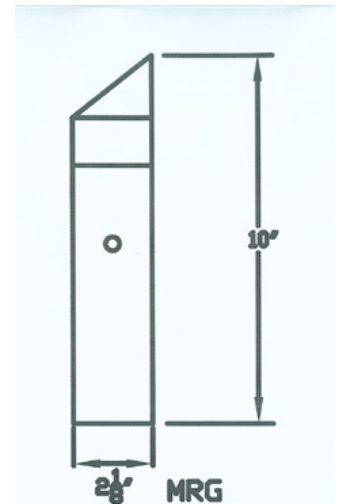

PHOTOMETRICS

Conforms to UL Standard 1838

3182781